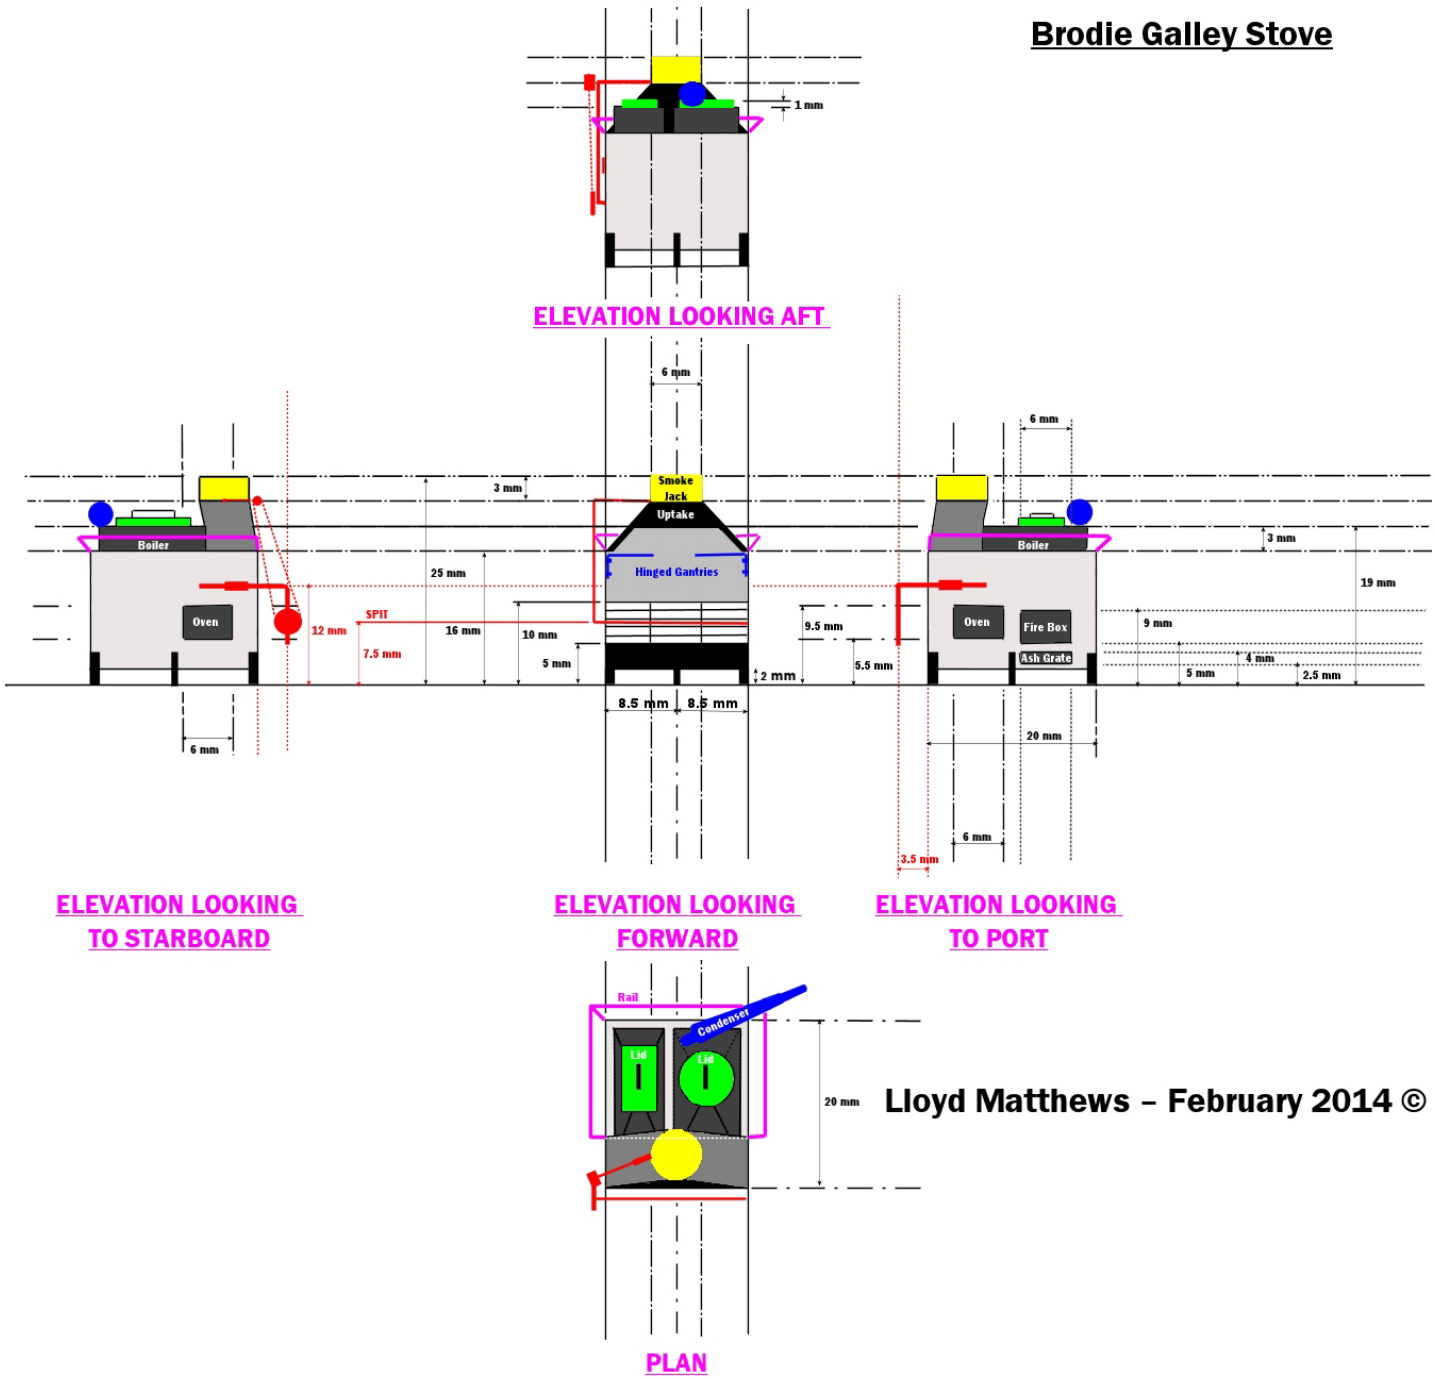

Brodie Galley Stove

Lloyd Matthews - February 2014 ©